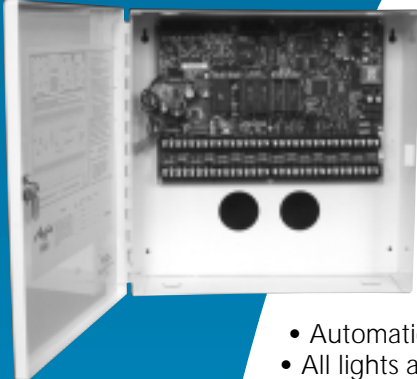

## Home & Lifestyle Management System

Aegis Control Modules are specifically designed to control and coordinate a home's lighting, temperature and security. The control module allows the home owner access to every home function through wall-mounted consoles, any telephone, or through the internet via personal computer or PDA with optional software. Aegis control modules are available in three sizes: the Aegis 1000 for apartments and townhomes, the Aegis 1500 for average sized homes and the Aegis 3000 for larger buildings.