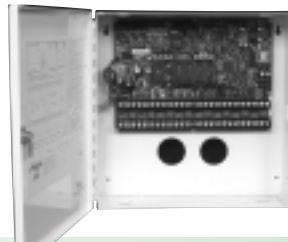

Control Module Selection Guide

Home & Lifestyle Management System

Features

Aegis 1000

Aegis 1500

Aegis 3000

Security Zones	8 expands to 24	16 expands to 48	16 expands to 176
Security Partitions (Areas)	None	2	8
Fire Protection	2 and 4 wire smoke detectors	2 and 4 wire smoke detectors	2 and 4 wire smoke detectors
Voltage/Relay Outputs	2 expands to 10	8 maximum	8 expands to 136
LCD Consoles	4 maximum	8 maximum	16 maximum
User Codes	8	16	99
Event Log	50 events	100 events	250 events
Digital Communicator	Contact ID, 4/2, 3/1	Contact ID, 4/2, 3/1	Contact ID, 4/2, 3/1
Power Line Carrier Lights	16	64	256
Aegis Lighting Control	16 (16 total)	62 (64 total)	248 (256 total)
Thermostats	2	4	64
Program Lines	100	500	1500
Internal Flags	One condition per line	Two conditions per line	Two conditions per line
Macro Buttons	16	32	64
Serial Interface	1 included plus 1 optional	1 included plus 1 optional	3 included plus 1 optional
Serial Mode(s)	Aegis Link	Aegis Link and Pro Link	Aegis Link and Pro Link
Messages	16 text, voice or serial	32 text, voice or serial	64 text, voice or serial
Ethernet Interface	None	None	Future upgrade
Two-way Voice	Optional	Optional	Optional
Built-in Vocabulary	195 words	450 words	500 words plus 60 recordable
AC Power	16 VAC transformer	24VAC transformer	24VAC transformer
Wireless (Supervised)	Optional 16 zones	Optional 16 zones	Optional 128 zones
Interfaces with AVMS	No	Yes	Yes
Scene Switch Drivers	Built-in	Built-in	Built-in
Warranty	5 years	5 years	5 years

Specifications subject to change without notice.

Aegis Systems A Member of The Lenbrook Group of Companies
Tel: (800) 263-4641 Fax: (800) 263-1555 Internet: www.aegishome.com